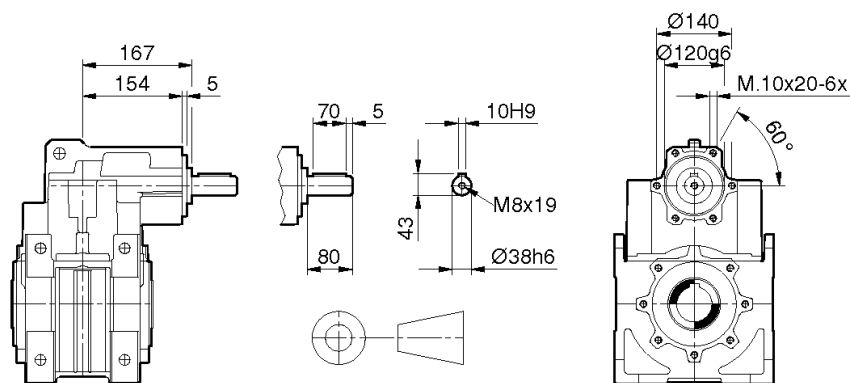

Dimensioni - Dimensions - Abmessungen

**MRN
FRN**

AC60 AC55 AC50

RN

RN	52 / 53	52 / 53	52 / 53	52 / 53	52 / 53	52	52
IEC	80	90 S / L	100	112	132 S / M	160	180
X / Y / Z1	159/238/138	176/255-280/149	195/314/160	219/328/172	258/368-410/192	310/486/235	320/580/245
X1 (B5) / S	200/22	200/22	250/22	250/22	300/22	350/35	350/35
X1 (B14) / S	---	---	---	---	200/22	---	---
L (RN52)	176	176	176	176	176	189 (176)	189 (176)
L (RN53)	176	176	176	176	176	---	---