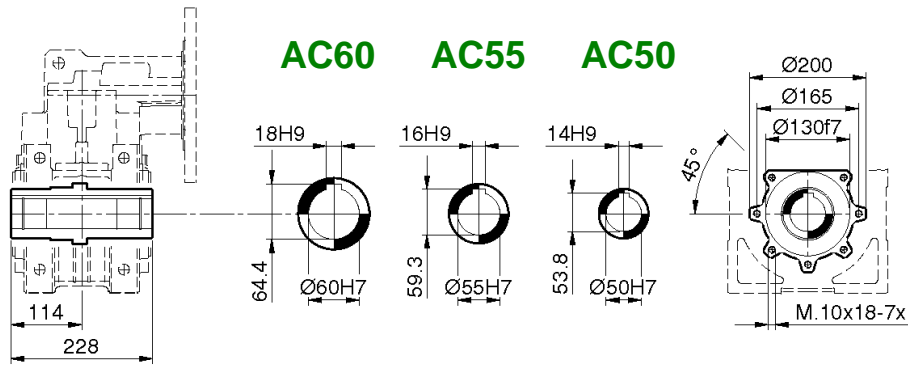

Dimensioni - Dimensions - Abmessungen

**MRN
FRN**

AC60 AC55 AC50

RN

RN	52 / 53	52 / 53	52 / 53	52 / 53	52 / 53	52	52
IEC	80	90 S / L	100	112	132 S / M	160	180
X / Y / Z1	159/238/138	176/255-280/149	195/314/160	219/328/172	258/368-410/192	310/486/235	320/580/245
X1 (B5) / S	200/22	200/22	250/22	250/22	300/22	350/35	350/35
X1 (B14) / S	---	---	---	---	200/22	---	---
L (RN52)	176	176	176	176	176	189 (176)	189 (176)
L (RN53)	176	176	176	176	176	---	---