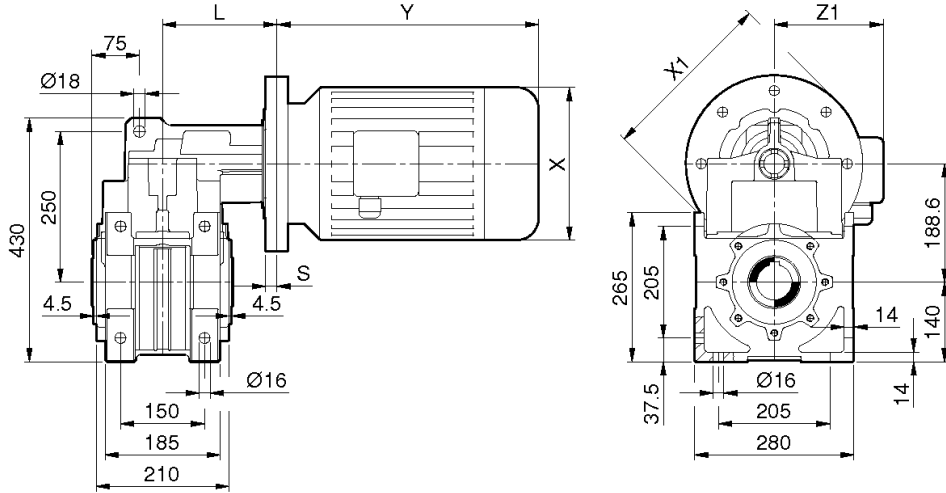

Dimensioni - Dimensions - Abmessungen

**MRN
FRN**

AC60 AC55 AC50

RN

RN	52 / 53	52 / 53	52 / 53	52 / 53	52 / 53	52	52
IEC	80	90 S / L	100	112	132 S / M	160	180
X / Y / Z1	159/238/138	176/255-280/149	195/314/160	219/328/172	258/368-410/192	310/486/235	320/580/245
X1 (B5) / S	200/22	200/22	250/22	250/22	300/22	350/35	350/35
X1 (B14) / S	---	---	---	---	200/22	---	---
L (RN52)	176	176	176	176	176	189 (176)	189 (176)
L (RN53)	176	176	176	176	176	---	---