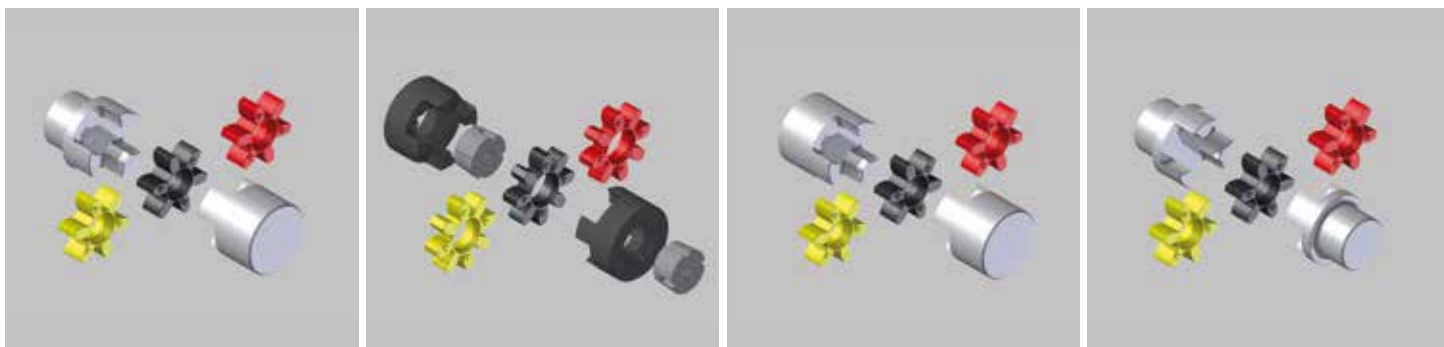

HUB I - E

HUB E - I

HUB I - I

HUB E - E

IMPORTANT

The couplings can be ordered complete, or for single components: HUB 1 + Spider + HUB 2

CAD drawings available on our site
www.chiaravalli.com

Quantity, availability and prices on B2B Chiaravalli