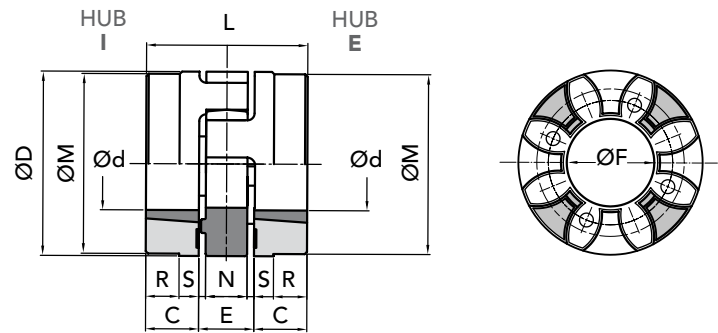

CAST-IRON GG25

with TAPER BUSH® LOCK

INTERPRETATION CODES

EXAMPLE

GE-T 28I-38E = HUB I + HUB E

GE-T 28E-38I = HUB E + HUB I

GE-T 28I-28I = 2 hubs I

GE-T 38E-38E = 2 hubs E

Insertion bush:

HUB **I** with internal assembled bush

HUB **E** with external assembled bush

PART NUMBERS FOR COMPLETE COUPLINGS

COUPLING TYPE	HUB	COLOR SPIDER	MATERIAL	PART NUMBERS FOR COMPLETE COUPLINGS
GE-T 28-38	E + I	BLACK	CAST-IRON	03202800
GE-T 28-38	E + I	RED	CAST-IRON	03202801
GE-T 28-38	E + E	RED	CAST-IRON	03202802
GE-T 28-38	I + I	RED	CAST-IRON	03202803
GE-T 28-38	E + E	BLACK	CAST-IRON	03202804
GE-T 28-38	I + I	BLACK	CAST-IRON	03202805
GE-T 28-38	E + I	YELLOW	CAST-IRON	03202806
GE-T 28-38	E + E	YELLOW	CAST-IRON	03202807
GE-T 28-38	I + I	YELLOW	CAST-IRON	03202808
GE-T 38-45	E + I	BLACK	CAST-IRON	03203800
GE-T 38-45	E + I	RED	CAST-IRON	03203801
GE-T 38-45	E + E	RED	CAST-IRON	03203802
GE-T 38-45	I + I	RED	CAST-IRON	03203803
GE-T 38-45	E + E	BLACK	CAST-IRON	03203804
GE-T 38-45	I + I	BLACK	CAST-IRON	03203805
GE-T 38-45	E + I	YELLOW	CAST-IRON	03203806
GE-T 38-45	E + E	YELLOW	CAST-IRON	03203807
GE-T 38-45	I + I	YELLOW	CAST-IRON	03203808
GE-T 42-55	E + I	BLACK	CAST-IRON	03204200
GE-T 42-55	E + I	RED	CAST-IRON	03204201
GE-T 42-55	E + E	RED	CAST-IRON	03204202
GE-T 42-55	I + I	RED	CAST-IRON	03204203
GE-T 42-55	E + E	BLACK	CAST-IRON	03204204
GE-T 42-55	I + I	BLACK	CAST-IRON	03204205
GE-T 42-55	E + I	YELLOW	CAST-IRON	03204206
GE-T 42-55	E + E	YELLOW	CAST-IRON	03204207
GE-T 42-55	I + I	YELLOW	CAST-IRON	03204208
GE-T 48-60	E + I	BLACK	CAST-IRON	03204800
GE-T 48-60	E + I	RED	CAST-IRON	03204801
GE-T 48-60	E + E	RED	CAST-IRON	03204802
GE-T 48-60	I + I	RED	CAST-IRON	03204803
GE-T 48-60	E + E	BLACK	CAST-IRON	03204804
GE-T 48-60	I + I	BLACK	CAST-IRON	03204805
GE-T 48-60	E + I	YELLOW	CAST-IRON	03204806
GE-T 48-60	E + E	YELLOW	CAST-IRON	03204807
GE-T 48-60	I + I	YELLOW	CAST-IRON	03204808
GE-T 55-70	E + I	BLACK	CAST-IRON	03205500
GE-T 55-70	E + I	RED	CAST-IRON	03205501
GE-T 55-70	E + E	RED	CAST-IRON	03205502
GE-T 55-70	I + I	RED	CAST-IRON	03205503
GE-T 55-70	E + E	BLACK	CAST-IRON	03205504
GE-T 55-70	I + I	BLACK	CAST-IRON	03205505
GE-T 55-70	E + I	YELLOW	CAST-IRON	03205506
GE-T 55-70	E + E	YELLOW	CAST-IRON	03205507
GE-T 55-70	I + I	YELLOW	CAST-IRON	03205508
GE-T 75-90	E + I	BLACK	CAST-IRON	03207500
GE-T 75-90	E + I	RED	CAST-IRON	03207501
GE-T 75-90	E + E	RED	CAST-IRON	03207502
GE-T 75-90	I + I	RED	CAST-IRON	03207503
GE-T 75-90	E + E	BLACK	CAST-IRON	03207504
GE-T 75-90	I + I	BLACK	CAST-IRON	03207505
GE-T 75-90	E + I	YELLOW	CAST-IRON	03207506
GE-T 75-90	E + E	YELLOW	CAST-IRON	03207507
GE-T 75-90	I + I	YELLOW	CAST-IRON	03207508